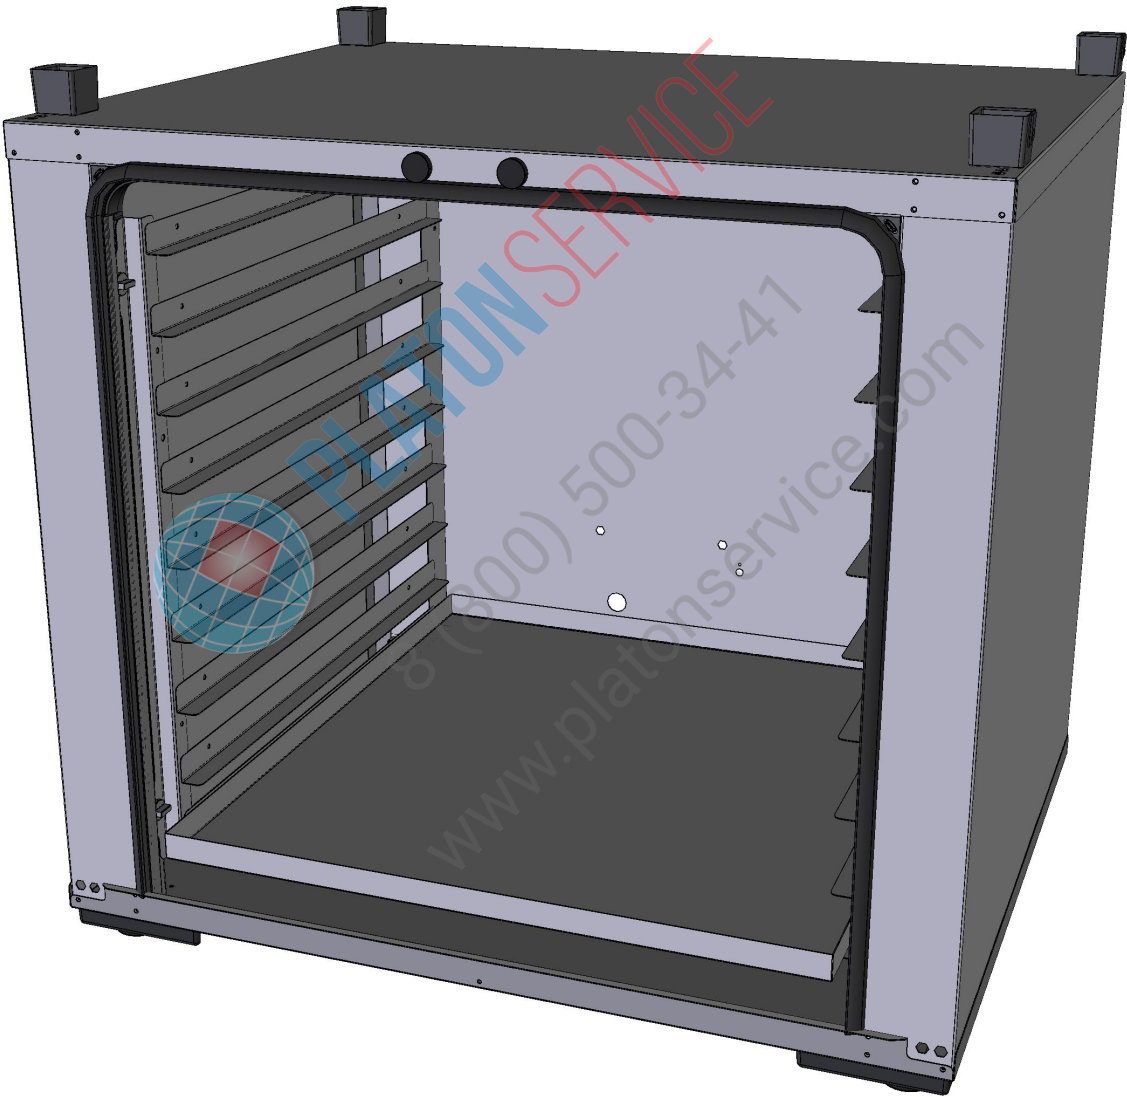

ASM1311A/0.D01 - External cover

FRONT