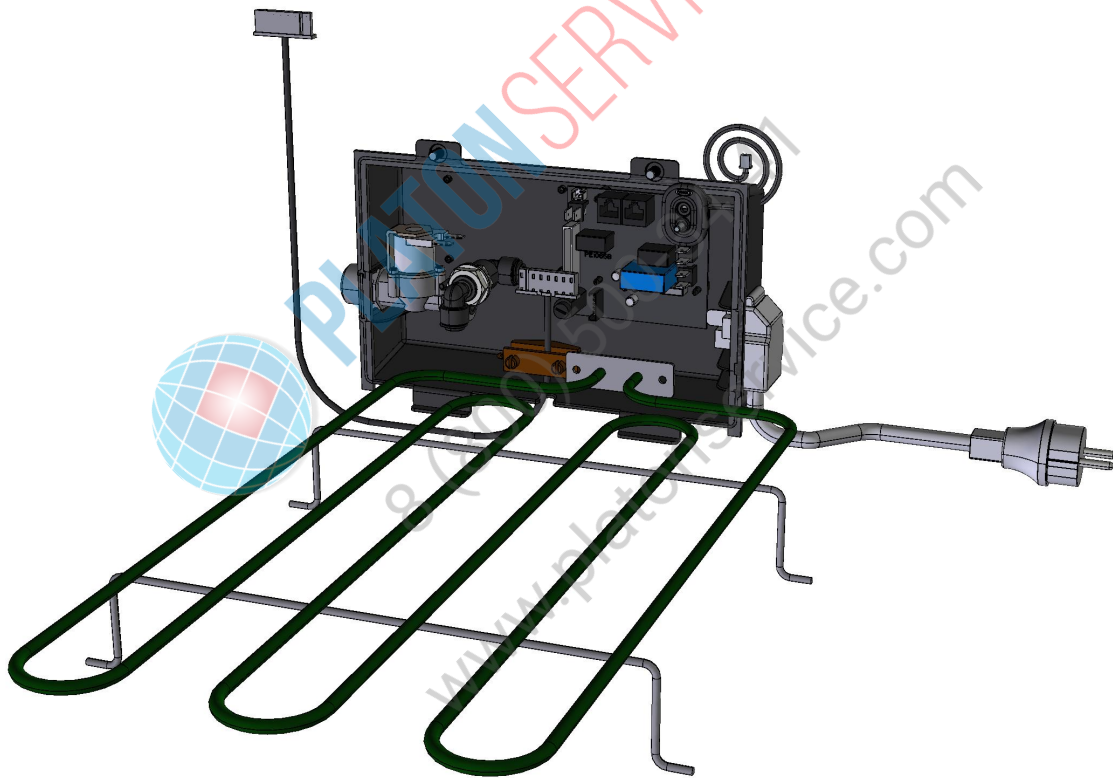

FRONT

ASM1312A/0.D02 - General overview

REAR

COMPONENT			SPARE PART																														
Code	Description	Image	Code	Description	Components list																												
TR1002A	TEMPERATURE PROBE UL PT100 L1000		KTR1002A	PT100 L1000 UL TEMPERATURE PROBE KIT	<table border="1"> <thead> <tr> <th>Code</th> <th>Description</th> <th>Qty</th> <th>UOM</th> </tr> </thead> <tbody> <tr> <td>GN1285A0</td> <td>NTC TEMPERATUR E PROBE SEALING</td> <td>2</td> <td>PZ</td> </tr> <tr> <td>SL1045A0</td> <td>S53 BLACK SILICONE - 80ML CARTRIDGE</td> <td>1</td> <td>PZ</td> </tr> <tr> <td>TR1002A0</td> <td>TEMPERATUR E PROBE UL PT100 L1000</td> <td>1</td> <td>PZ</td> </tr> <tr> <td>TR1002A1</td> <td></td> <td>1</td> <td>PZ</td> </tr> <tr> <td>VI1220A1</td> <td>4,2X12 TCB SELF-TAPPIN G SCREW</td> <td>2</td> <td>PZ</td> </tr> <tr> <td>VM1465A0</td> <td>CHEFTOP TEMPERATUR E PROBE COVER</td> <td>1</td> <td>PZ</td> </tr> </tbody> </table>	Code	Description	Qty	UOM	GN1285A0	NTC TEMPERATUR E PROBE SEALING	2	PZ	SL1045A0	S53 BLACK SILICONE - 80ML CARTRIDGE	1	PZ	TR1002A0	TEMPERATUR E PROBE UL PT100 L1000	1	PZ	TR1002A1		1	PZ	VI1220A1	4,2X12 TCB SELF-TAPPIN G SCREW	2	PZ	VM1465A0	CHEFTOP TEMPERATUR E PROBE COVER	1	PZ
Code	Description	Qty	UOM																														
GN1285A0	NTC TEMPERATUR E PROBE SEALING	2	PZ																														
SL1045A0	S53 BLACK SILICONE - 80ML CARTRIDGE	1	PZ																														
TR1002A0	TEMPERATUR E PROBE UL PT100 L1000	1	PZ																														
TR1002A1		1	PZ																														
VI1220A1	4,2X12 TCB SELF-TAPPIN G SCREW	2	PZ																														
VM1465A0	CHEFTOP TEMPERATUR E PROBE COVER	1	PZ																														
MR1000A	CABLE 3X1,5 H07RN-F MT1,5+K2/3+SCHUK		KMR1000A	KIT CABLE 3X1,5 H07RN-F +K2/3+SCHUKO	<table border="1"> <thead> <tr> <th>Code</th> <th>Description</th> <th>Qty</th> <th>UOM</th> </tr> </thead> <tbody> <tr> <td>MR1000A0</td> <td>CABLE 3X1,5 H07RN-F MT1,5+K2/3+S CHUKO</td> <td>1</td> <td>PZ</td> </tr> </tbody> </table>	Code	Description	Qty	UOM	MR1000A0	CABLE 3X1,5 H07RN-F MT1,5+K2/3+S CHUKO	1	PZ																				
Code	Description	Qty	UOM																														
MR1000A0	CABLE 3X1,5 H07RN-F MT1,5+K2/3+S CHUKO	1	PZ																														
VE1075A	STRAIN RELIEF FV 268 RO + FIXING SCREWS		VE1075A0	STRAIN RELIEF FV 268 RO + FIXING SCREWS																													
RS1095A	HEATING ELEMENT 1200W 230V		KRS1095A	1.2KW HEATING ELEMENT KIT	<table border="1"> <thead> <tr> <th>Code</th> <th>Description</th> <th>Qty</th> <th>UOM</th> </tr> </thead> <tbody> <tr> <td>GN1326A1</td> <td>ELEMENT SEALING</td> <td>1</td> <td>PZ</td> </tr> <tr> <td>IP1385A0</td> <td></td> <td>1.200</td> <td>PZ</td> </tr> <tr> <td>IP1385A1</td> <td>CORNER POLYSTYREN E PACKING 110X60X2000</td> <td>0.500</td> <td>M</td> </tr> <tr> <td>RS1095A1</td> <td>HEATING ELEMENT 1200W 230V</td> <td>1</td> <td>PZ</td> </tr> <tr> <td>SL1045A0</td> <td>S53 BLACK SILICONE - 80ML CARTRIDGE</td> <td>1</td> <td>PZ</td> </tr> </tbody> </table>	Code	Description	Qty	UOM	GN1326A1	ELEMENT SEALING	1	PZ	IP1385A0		1.200	PZ	IP1385A1	CORNER POLYSTYREN E PACKING 110X60X2000	0.500	M	RS1095A1	HEATING ELEMENT 1200W 230V	1	PZ	SL1045A0	S53 BLACK SILICONE - 80ML CARTRIDGE	1	PZ				
Code	Description	Qty	UOM																														
GN1326A1	ELEMENT SEALING	1	PZ																														
IP1385A0		1.200	PZ																														
IP1385A1	CORNER POLYSTYREN E PACKING 110X60X2000	0.500	M																														
RS1095A1	HEATING ELEMENT 1200W 230V	1	PZ																														
SL1045A0	S53 BLACK SILICONE - 80ML CARTRIDGE	1	PZ																														