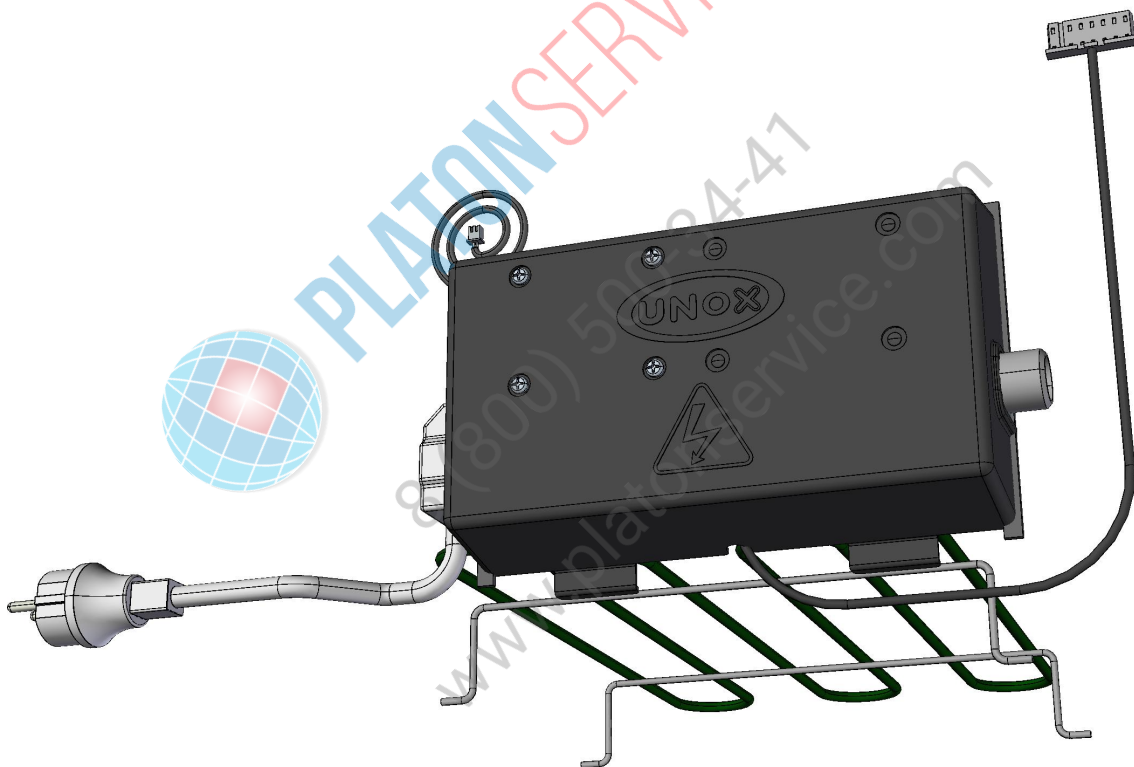

FRONT

ASM1312A/0.D02 - General overview

REAR

COMPONENT			SPARE PART																														
Code	Description	Image	Code	Description	Components list																												
TR1002A	TEMPERATURE PROBE UL PT100 L1000		KTR1002A	PT100 L1000 UL TEMPERATURE PROBE KIT	<table border="1"> <thead> <tr> <th>Code</th> <th>Description</th> <th>Qty</th> <th>UOM</th> </tr> </thead> <tbody> <tr> <td>GN1285A0</td> <td>NTC TEMPERATUR E PROBE SEALING</td> <td>2</td> <td>PZ</td> </tr> <tr> <td>SL1045A0</td> <td>S53 BLACK SILICONE - 80ML CARTRIDGE</td> <td>1</td> <td>PZ</td> </tr> <tr> <td>TR1002A0</td> <td>TEMPERATUR E PROBE UL PT100 L1000</td> <td>1</td> <td>PZ</td> </tr> <tr> <td>TR1002A1</td> <td></td> <td>1</td> <td>PZ</td> </tr> <tr> <td>VI1220A1</td> <td>4,2X12 TCB SELF-TAPPIN G SCREW</td> <td>2</td> <td>PZ</td> </tr> <tr> <td>VM1465A0</td> <td>CHEFTOP TEMPERATUR E PROBE COVER</td> <td>1</td> <td>PZ</td> </tr> </tbody> </table>	Code	Description	Qty	UOM	GN1285A0	NTC TEMPERATUR E PROBE SEALING	2	PZ	SL1045A0	S53 BLACK SILICONE - 80ML CARTRIDGE	1	PZ	TR1002A0	TEMPERATUR E PROBE UL PT100 L1000	1	PZ	TR1002A1		1	PZ	VI1220A1	4,2X12 TCB SELF-TAPPIN G SCREW	2	PZ	VM1465A0	CHEFTOP TEMPERATUR E PROBE COVER	1	PZ
Code	Description	Qty	UOM																														
GN1285A0	NTC TEMPERATUR E PROBE SEALING	2	PZ																														
SL1045A0	S53 BLACK SILICONE - 80ML CARTRIDGE	1	PZ																														
TR1002A0	TEMPERATUR E PROBE UL PT100 L1000	1	PZ																														
TR1002A1		1	PZ																														
VI1220A1	4,2X12 TCB SELF-TAPPIN G SCREW	2	PZ																														
VM1465A0	CHEFTOP TEMPERATUR E PROBE COVER	1	PZ																														
MR1000A	CABLE 3X1,5 H07RN-F MT1,5+K2/3+SCHUK		KMR1000A	KIT CABLE 3X1,5 H07RN-F +K2/3+SCHUKO	<table border="1"> <thead> <tr> <th>Code</th> <th>Description</th> <th>Qty</th> <th>UOM</th> </tr> </thead> <tbody> <tr> <td>MR1000A0</td> <td>CABLE 3X1,5 H07RN-F MT1,5+K2/3+S CHUKO</td> <td>1</td> <td>PZ</td> </tr> </tbody> </table>	Code	Description	Qty	UOM	MR1000A0	CABLE 3X1,5 H07RN-F MT1,5+K2/3+S CHUKO	1	PZ																				
Code	Description	Qty	UOM																														
MR1000A0	CABLE 3X1,5 H07RN-F MT1,5+K2/3+S CHUKO	1	PZ																														
VE1075A	STRAIN RELIEF FV 268 RO + FIXING SCREWS		VE1075A0	STRAIN RELIEF FV 268 RO + FIXING SCREWS																													
RS1095A	HEATING ELEMENT 1200W 230V		KRS1095A	1.2KW HEATING ELEMENT KIT	<table border="1"> <thead> <tr> <th>Code</th> <th>Description</th> <th>Qty</th> <th>UOM</th> </tr> </thead> <tbody> <tr> <td>GN1326A1</td> <td>ELEMENT SEALING</td> <td>1</td> <td>PZ</td> </tr> <tr> <td>IP1385A0</td> <td></td> <td>1.200</td> <td>PZ</td> </tr> <tr> <td>IP1385A1</td> <td>CORNER POLYSTYREN E PACKING 110X60X2000</td> <td>0.500</td> <td>M</td> </tr> <tr> <td>RS1095A1</td> <td>HEATING ELEMENT 1200W 230V</td> <td>1</td> <td>PZ</td> </tr> <tr> <td>SL1045A0</td> <td>S53 BLACK SILICONE - 80ML CARTRIDGE</td> <td>1</td> <td>PZ</td> </tr> </tbody> </table>	Code	Description	Qty	UOM	GN1326A1	ELEMENT SEALING	1	PZ	IP1385A0		1.200	PZ	IP1385A1	CORNER POLYSTYREN E PACKING 110X60X2000	0.500	M	RS1095A1	HEATING ELEMENT 1200W 230V	1	PZ	SL1045A0	S53 BLACK SILICONE - 80ML CARTRIDGE	1	PZ				
Code	Description	Qty	UOM																														
GN1326A1	ELEMENT SEALING	1	PZ																														
IP1385A0		1.200	PZ																														
IP1385A1	CORNER POLYSTYREN E PACKING 110X60X2000	0.500	M																														
RS1095A1	HEATING ELEMENT 1200W 230V	1	PZ																														
SL1045A0	S53 BLACK SILICONE - 80ML CARTRIDGE	1	PZ																														